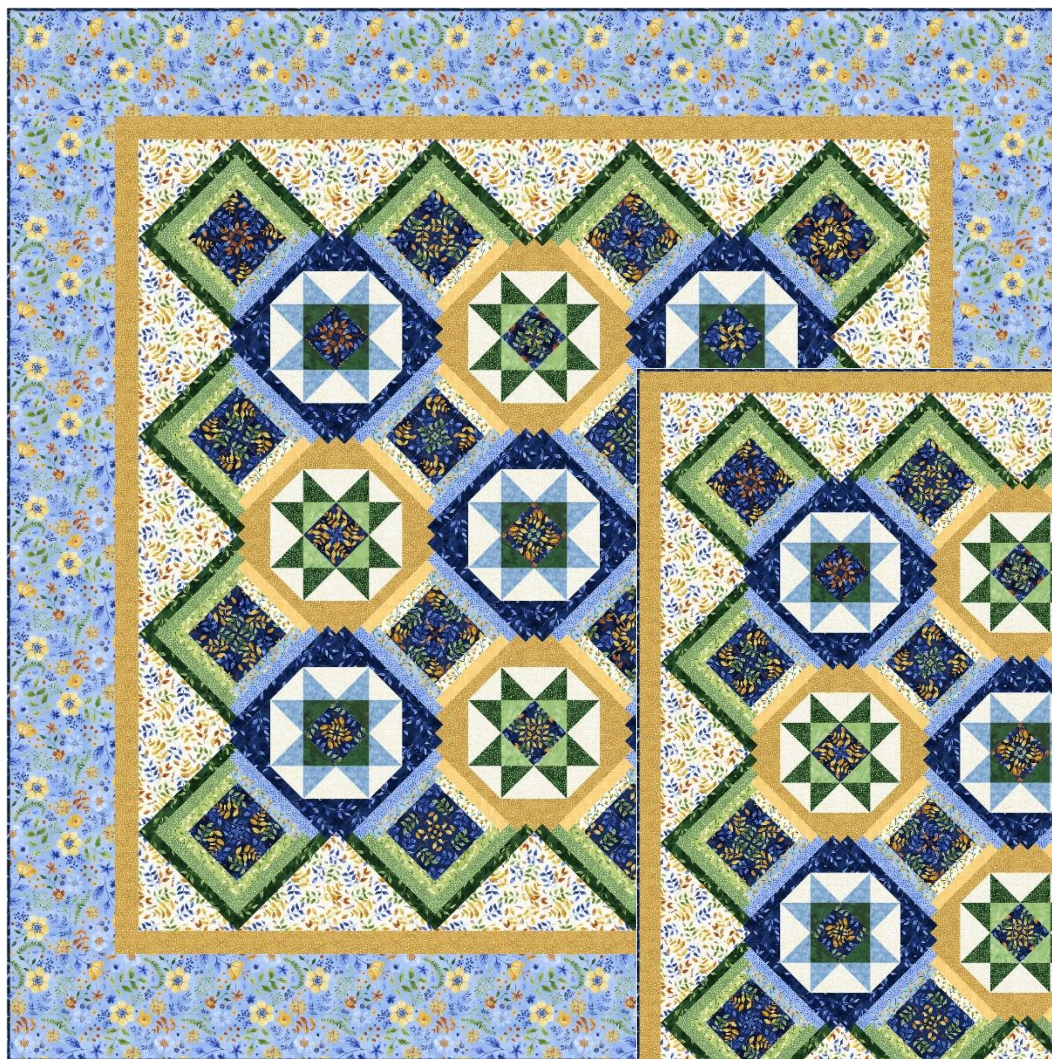

Step into the Ring Quilt by Marilyn Foreman of Quilt Moments
Bountiful and Blue collection by Hoffman Fabrics

90" x 90" Queen"

Illusion of rings created by shades of color in courthouse step blocks surrounding star blocks. Includes optional easy 4-patch kaleidoscope block centers for a stunning effect.

72" x 72" Throw

Placement	Multi-Color 4-Patch Kaleidoscope Version SKUs*	72" x 72" Throw	90" x 90" Queen
Feature Print for Block Centers	V5238-19-Navy*	3 yards	
3 Yellows for Courthouse Steps	V5240-448-Blossom, S4705-152-Tangerine, V5242-47-Gold	1 FQ, 1 FQ, 1/2 yard	
3 Blues for Courthouse Steps	V5240-139-Periwinkle, V5242-139-Periwinkle, V5239-19-Navy	1 FQ, 3/8 yard, 3/4 yard	
3 Greens for Courthouse Steps	V5240-727-Garden, V5242-115-Grass, V5239-121-Ivy	3/8 yd, 3/8 yard, 1/2 yard	
Star Points	1895-586-January, V5242-121-Ivy	1 FQ each	
Star Base Triangles	1895-141-Pine, 1895-539-Parsley	1 FQ each	
Star Backgrounds	V5242-20-Natural	5/8 yard	
Setting Triangles	V5238-448-Blossom	1-1/4 yards	
Thin Border	V5242-47-Gold	5/8 yard	
Wide Border for Queen	Floral: V5235-139-Periwinkle (shown) OR V5235-19-Navy OR Same as Leaf Block Centers V5238-19-Navy	n/a	2-3/4 yards
Binding	V5239-19-Navy	3/4 yard	7/8 yard
Backing	Your choice	4-1/2 yards	8-1/4 yards

*Non-Kaleidoscope version requires less feature print fabric yardage for the block centers. See pattern.

Step into the Ring pattern available from Quilt Moments.
www.QuiltMoments.com, Marilyn@QuiltMoments.com