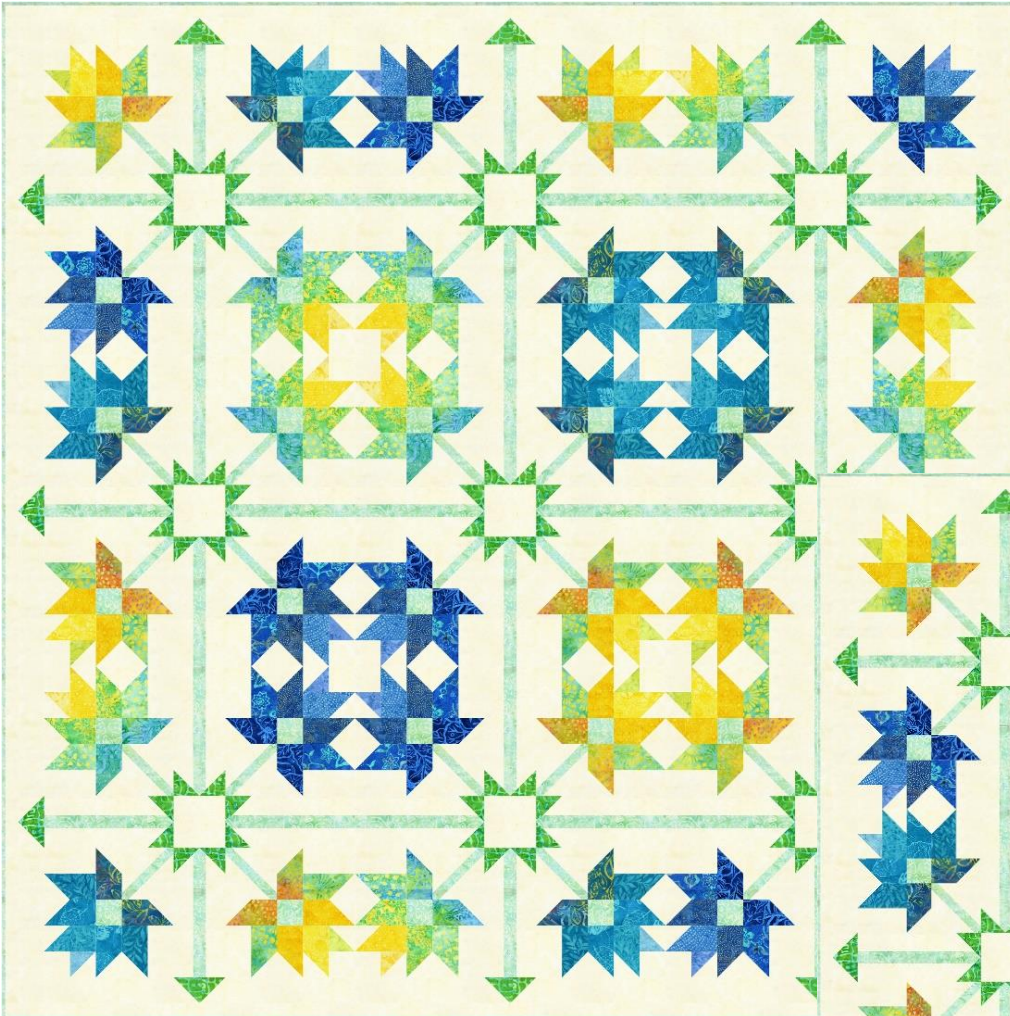

# Bloomsbury

designed by Marilyn Foreman of Quilt Moments  
featuring fabrics from Tonga Tropical collection by Timeless Treasures

Medium 78" x 78"

Pattern also includes Large size 102" x 102"

**\*Fabrics for Blooms**  
Yardage or Pre-cuts  
shown in table for 20 skus  
OR  
Tonga StripJr Tropical packs  
(20 strips)  
plus yardage of the 3 B7900 skus  
1 strip pack for Small Quilt  
2 strip packs for Medium Quilt

Small 54" x 54"

Placement	Tonga- SKUs	Small 54" x 54"	Medium 78" x 78"
*Yellow Green Blooms Light Yellow to Green Orange	Tonga-B7900 Honeydew, B1041 Banana, B1042 Cheer, B8214 Palm, B8912 Exotic	2-1/2" strip, 1/8 yard or FE all fabrics	For Each Colorway: 1/8 yd or FE of 2 lightest fabrics & 1/6 yd, 1/4 yd or FQ of other 3 fabrics
*Blue Blooms Light to Dk Blue	Tonga-B7900 Polar, B2336 Water, B9534 Harbor, B7924 Sea, B7123 Marlin		
*Aqua Blooms Light to Dk Aqua	Tonga-B7900 Island, B1037 Aqua, B1036 Surf, B8630 Lagoon, B1035 Escape		
*Yellow Aqua Blooms Lemon to Aqua	Tonga-B1040 Lemon, B8623 Sun, B7544 Kiwi, B7546 Lizard, B8825 Seaglass		
Stems Mint	Tonga-B7669 Mint	1/2 yard	1 yard
Star Points Lime	Tonga-B1039 Lime	1/4 yard	1/2 yard
Background Cream	Tonga-B7900 Ghost	2-3/4 yards	5-1/4 yards
Binding	Tonga-B7669 Mint	5/8 yard	3/4 yard
Backing	Your choice	3-1/2 yds	5 yds