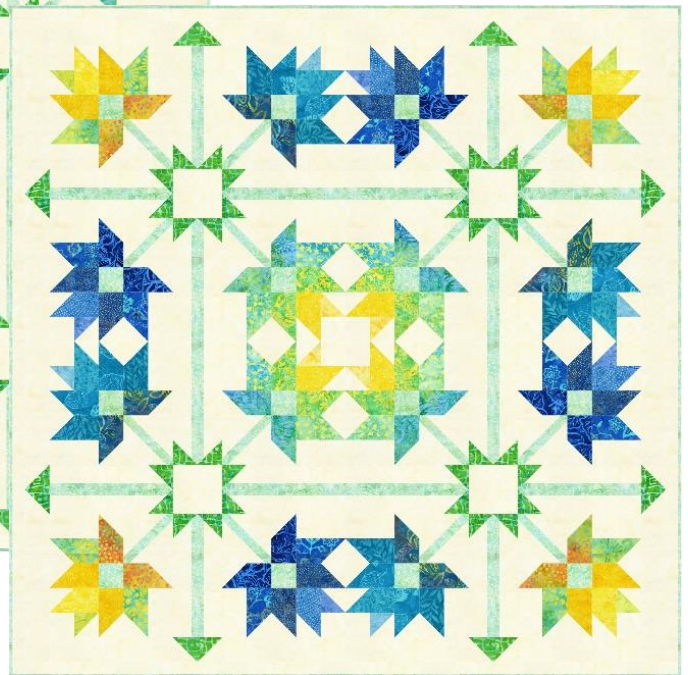

# Bloomsbury

designed by Marilyn Foreman of Quilt Moments  
featuring fabrics from Tonga Tropical collection by Timeless Treasures

Medium 78" x 78"

Pattern also includes Large size 102" x 102"

**\*Fabrics for Blooms**  
Yardage or Pre-cuts  
shown in table for 20 skus  
OR  
Tonga StripJr Tropical packs  
(20 strips)  
plus yardage of the 3 B7900 skus  
1 strip pack for Small Quilt  
2 strip packs for Medium Quilt

Small 54" x 54"

Placement	Tonga- SKUs	Small 54" x 54"	Medium 78" x 78"
*Yellow Green Blooms Light Yellow to Green Orange	Tonga-B7900 Honeydew, B1041 Banana, B1042 Cheer, B8214 Palm, B8912 Exotic	2-1/2" strip, 1/8 yard or FE all fabrics	For Each Colorway: 1/8 yd or FE of 2 lightest fabrics & 1/6 yd, 1/4 yd or FQ of other 3 fabrics
*Blue Blooms Light to Dk Blue	Tonga-B7900 Polar, B2336 Water, B9534 Harbor, B7924 Sea, B7123 Marlin		
*Aqua Blooms Light to Dk Aqua	Tonga-B7900 Island, B1037 Aqua, B1036 Surf, B8630 Lagoon, B1035 Escape		
*Yellow Aqua Blooms Lemon to Aqua	Tonga-B1040 Lemon, B8623 Sun, B7544 Kiwi, B7546 Lizard, B8825 Seaglass		
Stems Mint	Tonga-B7669 Mint	1/2 yard	1 yard
Star Points Lime	Tonga-B1039 Lime	1/4 yard	1/2 yard
Background Cream	Tonga-B7900 Ghost	2-3/4 yards	5-1/4 yards
Binding	Tonga-B7669 Mint	5/8 yard	3/4 yard
Backing	Your choice	3-1/2 yds	5 yds