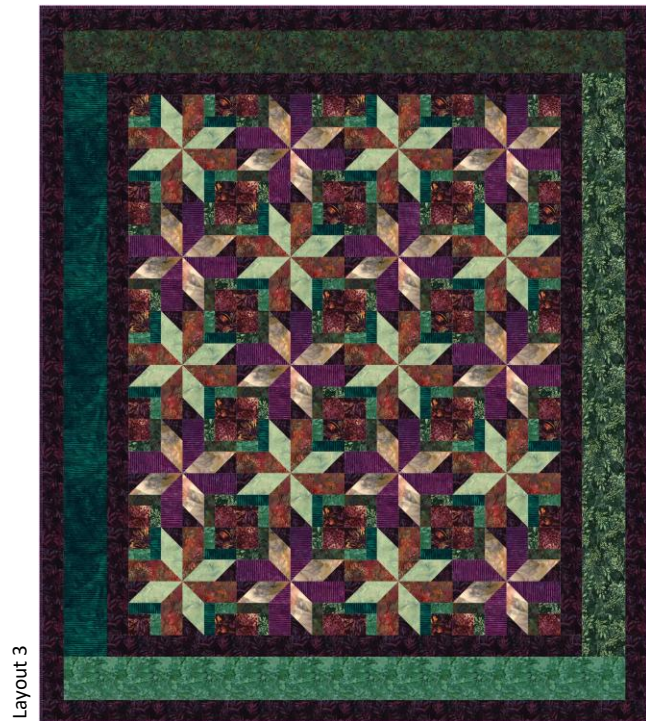

**Candy Jar Quilt by Marilyn Foreman of Quilt Moments
Featuring Hoffman Bali Batiks, Christmas Is All Around collection**

Layout 1

Layout 2

Layout 3

Layout 4

Placement	Throw 56" x 66" Requirements*	Fabric
A	1/4 yd each	Y2678-241-Sonoma, Y2679-241-Sonoma
B & Border	5/8 yd each	1895 433-Bonsai, Y2670-252-Dublin
C & Border	3/4 yd each	R2284-702-Deep Emerald, Y2675-189-Christmas Green
D	1/2 yd each	Y2670-428-Mulberry, R2284-423-Marsala
E	5/8 yd each	1895 548-Balsam, 1384-646-Canyon
F & Thin Borders	1-3/8 yds	Y2673-394-Merlot
Binding	5/8 yd	R2284-423-Marsala
Backing	3-1/2 yards	Your choice

*Note: Pattern also includes 3 additional sizes: runner, twin, & queen

The Candy Jar pattern (QM122) is available from Quilt Moments, www.QuiltMoments.com, Marilyn@QuiltMoments.com