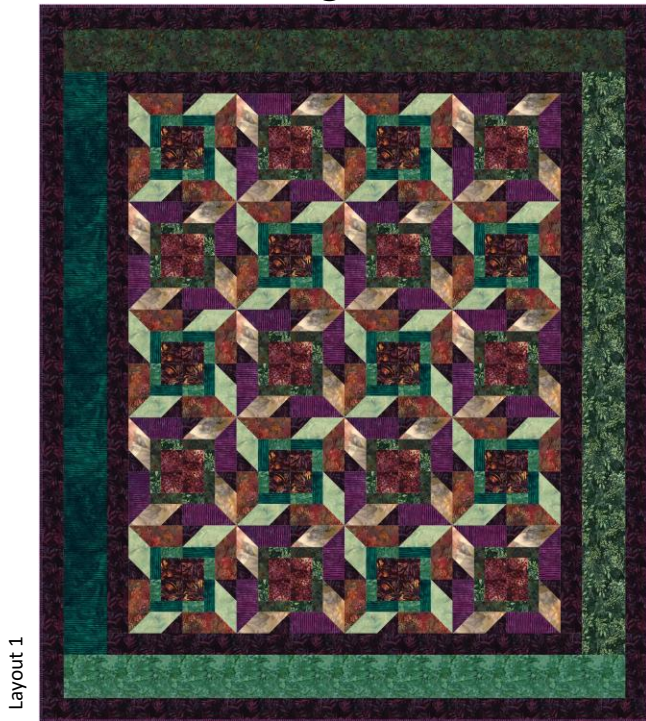

**Candy Jar Quilt by Marilyn Foreman of Quilt Moments
Featuring Hoffman Bali Batiks, Christmas Is All Around collection**

Layout 1

Layout 2

Layout 3

Layout 4

Placement	Throw 56" x 66" Requirements*	Fabric
A	1/4 yd each	Y2678-241-Sonoma, Y2679-241-Sonoma
B & Border	5/8 yd each	1895 433-Bonsai, Y2670-252-Dublin
C & Border	3/4 yd each	R2284-702-Deep Emerald, Y2675-189-Christmas Green
D	1/2 yd each	Y2670-428-Mulberry, R2284-423-Marsala
E	5/8 yd each	1895 548-Balsam, 1384-646-Canyon
F & Thin Borders	1-3/8 yds	Y2673-394-Merlot
Binding	5/8 yd	R2284-423-Marsala
Backing	3-1/2 yards	Your choice

*Note: Pattern also includes 3 additional sizes: runner, twin, & queen

The Candy Jar pattern (QM122) is available from Quilt Moments, www.QuiltMoments.com, Marilyn@QuiltMoments.com