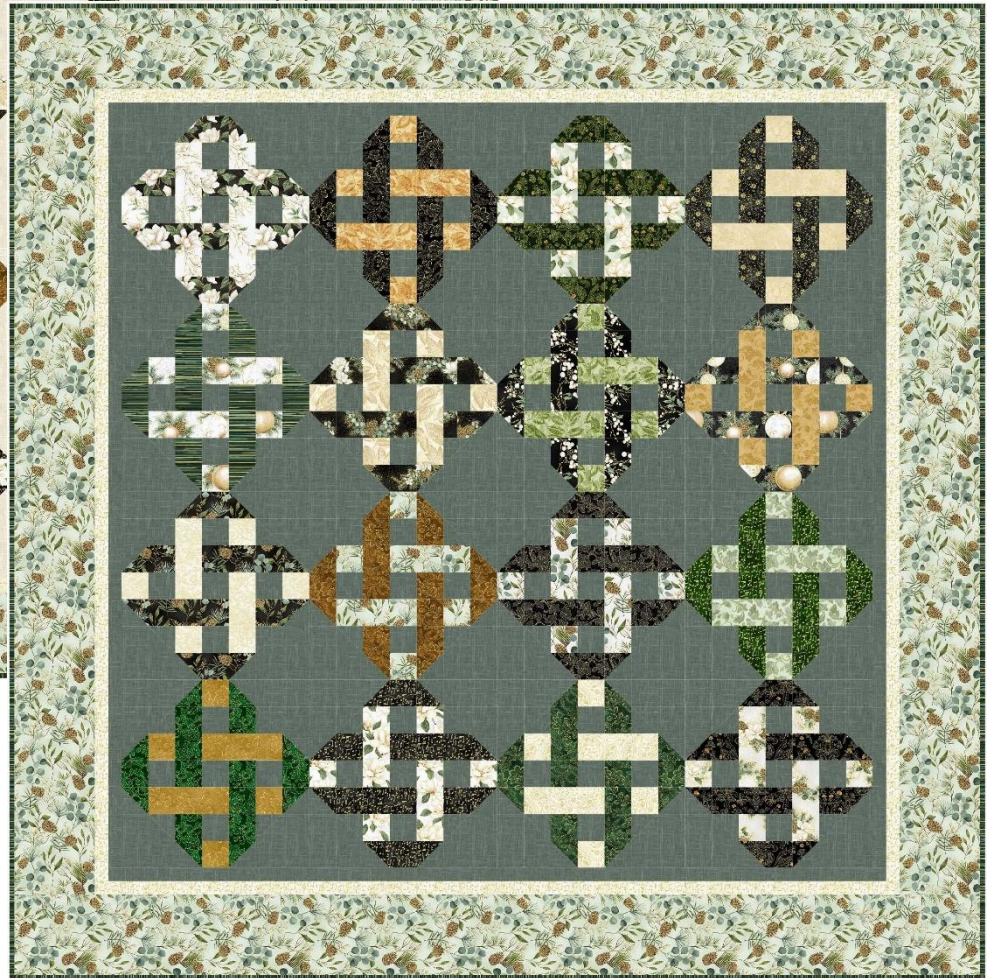

**Entwined Quilt by Marilyn Foreman of Quilt Moments
Featuring Natural Jingle Pop Strip Pack by Hoffman Fabrics**

Light version

Dark version

Placement	Throw 72" x 72" Requirements*	Fabric
Fabric A & Fabric B	JP13 20-Natural 2-1/2" strip pack	Natural Jingle Pop: 16 of the darker strips used for Fabric A and 16 of the lighter strips for Fabric B
Fabric C Background & Setting Border	2-5/8 yards	S4705-265-Oyster (light version) OR S4705-76-Pewter (dark version)
Accent Border	3/8 yard	Y7813-33G-Cream Gold
Wide Border	2-1/4 yards	Y7805-436G-Eucalyptus Gold
Binding	3/4 yard	Y7812-436G-Eucalyptus Gold
Backing	4-1/2 yards	Your choice

*Note: Pattern also includes 4 additional sizes: runner, bed runner, twin, & full/queen

The Entwined pattern (QM129) is available from Quilt Moments, www.QuiltMoments.com, Marilyn@QuiltMoments.com