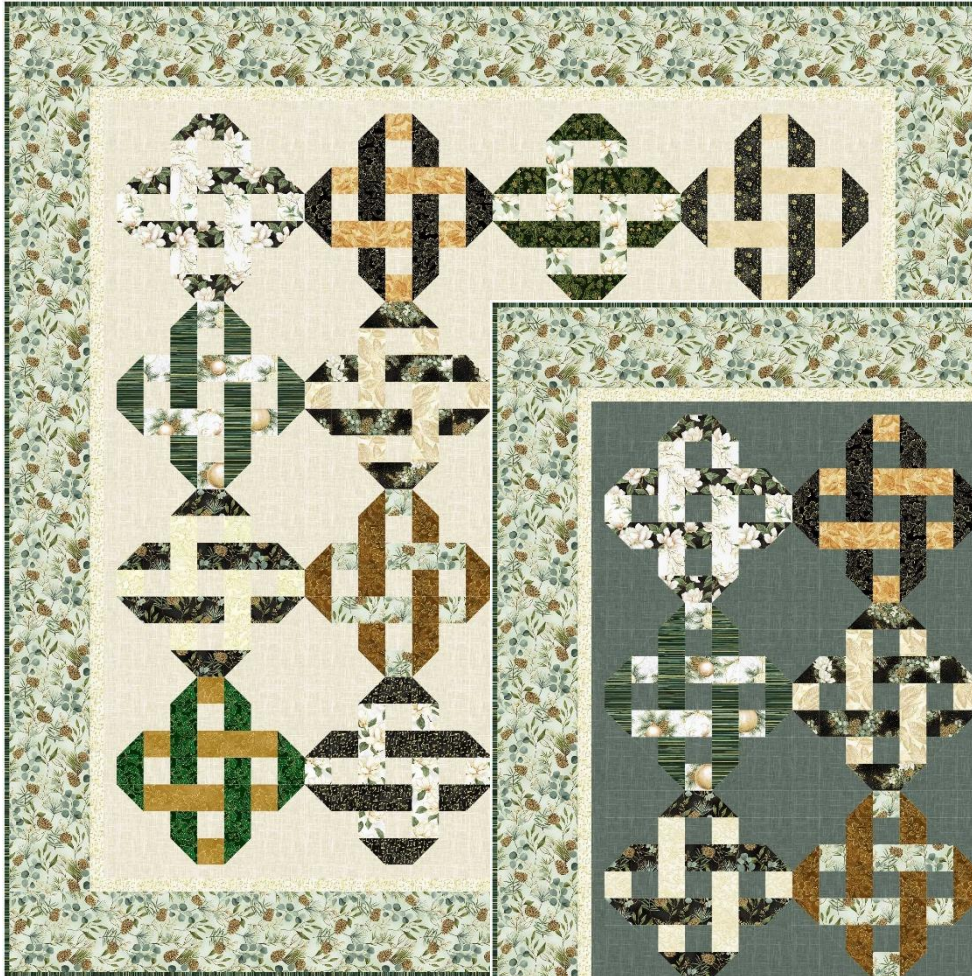

**Entwined Quilt by Marilyn Foreman of Quilt Moments
Featuring Natural Jingle Pop Strip Pack by Hoffman Fabrics**

Light version

Dark version

Placement	Throw 72" x 72" Requirements*	Fabric
Fabric A & Fabric B	JP13 20-Natural 2-1/2" strip pack	Natural Jingle Pop: 16 of the darker strips used for Fabric A and 16 of the lighter strips for Fabric B
Fabric C Background & Setting Border	2-5/8 yards	S4705-265-Oyster (light version) OR S4705-76-Pewter (dark version)
Accent Border	3/8 yard	Y7813-33G-Cream Gold
Wide Border	2-1/4 yards	Y7805-436G-Eucalyptus Gold
Binding	3/4 yard	Y7812-436G-Eucalyptus Gold
Backing	4-1/2 yards	Your choice

*Note: Pattern also includes 4 additional sizes: runner, bed runner, twin, & full/queen

The Entwined pattern (QM129) is available from Quilt Moments, www.QuiltMoments.com, Marilyn@QuiltMoments.com